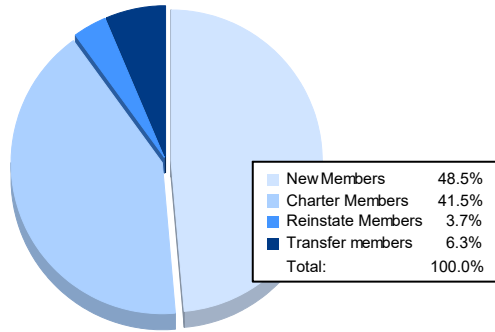

Year	New Clubs	Dropped Clubs	Gain/Loss Clubs	New Members	Charter Members	Reinstate Members	Transfer Members	Total Member Added	Total Members Dropped	Gain/Loss Members
2016-2017	3	0	3	240	72	8	8	328	253	75
2017-2018	4	0	4	199	89	4	12	304	260	44
2018-2019	0	1	-1	204	6	5	27	242	283	-41
2019-2020	1	0	1	151	32	9	22	214	205	9
2020-2021	4	1	3	131	112	10	17	270	269	1
<b>Average</b>	<b>2</b>	<b>0</b>	<b>2</b>	<b>185</b>	<b>62</b>	<b>7</b>	<b>17</b>	<b>272</b>	<b>254</b>	<b>18</b>

### Membership Composition June 2021 Cumulative