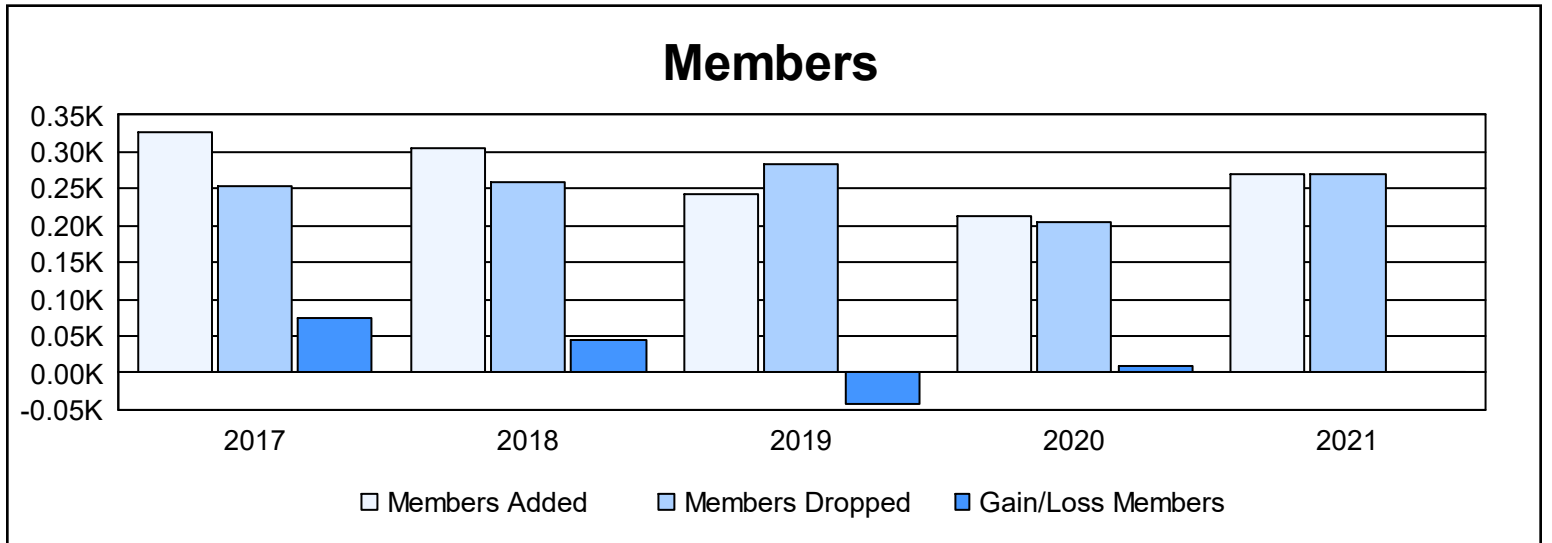

Year	New Clubs	Dropped Clubs	Gain/Loss Clubs	New Members	Charter Members	Reinstate Members	Transfer Members	Total Member Added	Total Members Dropped	Gain/Loss Members
2016-2017	3	0	3	240	72	8	8	328	253	75
2017-2018	4	0	4	199	89	4	12	304	260	44
2018-2019	0	1	-1	204	6	5	27	242	283	-41
2019-2020	1	0	1	151	32	9	22	214	205	9
2020-2021	4	1	3	131	112	10	17	270	269	1
<b>Average</b>	<b>2</b>	<b>0</b>	<b>2</b>	<b>185</b>	<b>62</b>	<b>7</b>	<b>17</b>	<b>272</b>	<b>254</b>	<b>18</b>

### Membership Composition June 2021 Cumulative