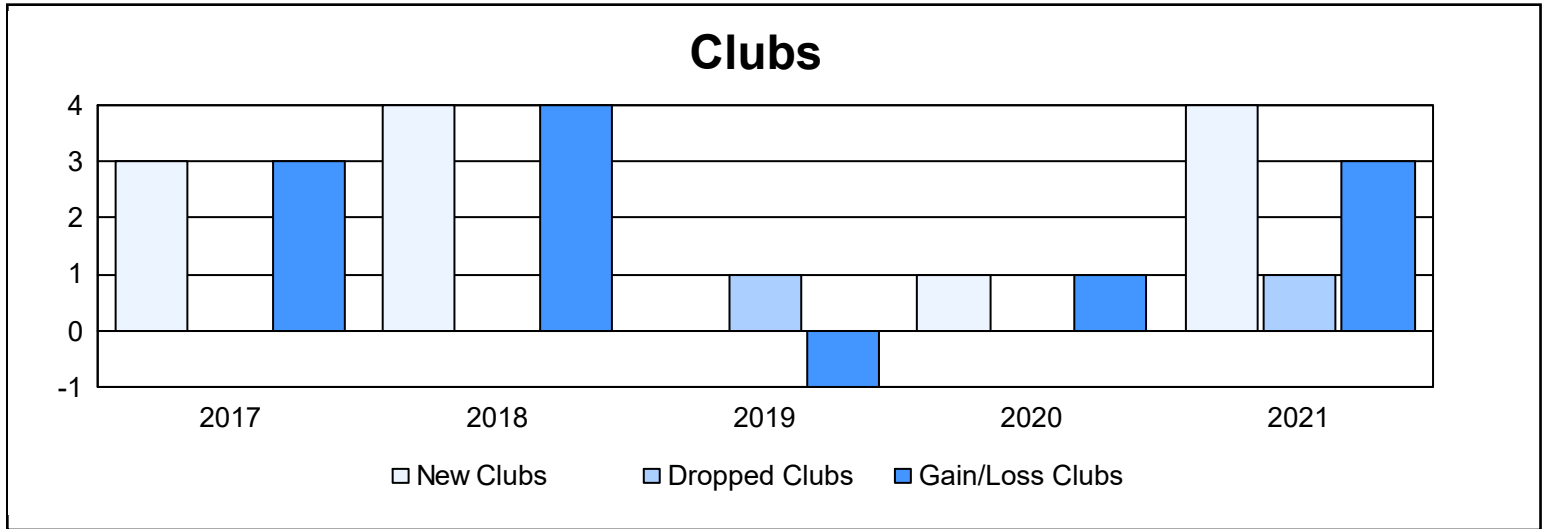

Year	New Clubs	Dropped Clubs	Gain/Loss Clubs	New Members	Charter Members	Reinstate Members	Transfer Members	Total Member Added	Total Members Dropped	Gain/Loss Members
2016-2017	3	0	3	240	72	8	8	328	253	75
2017-2018	4	0	4	199	89	4	12	304	260	44
2018-2019	0	1	-1	204	6	5	27	242	283	-41
2019-2020	1	0	1	151	32	9	22	214	205	9
2020-2021	4	1	3	131	112	10	17	270	269	1
<b>Average</b>	<b>2</b>	<b>0</b>	<b>2</b>	<b>185</b>	<b>62</b>	<b>7</b>	<b>17</b>	<b>272</b>	<b>254</b>	<b>18</b>

### Membership Composition June 2021 Cumulative